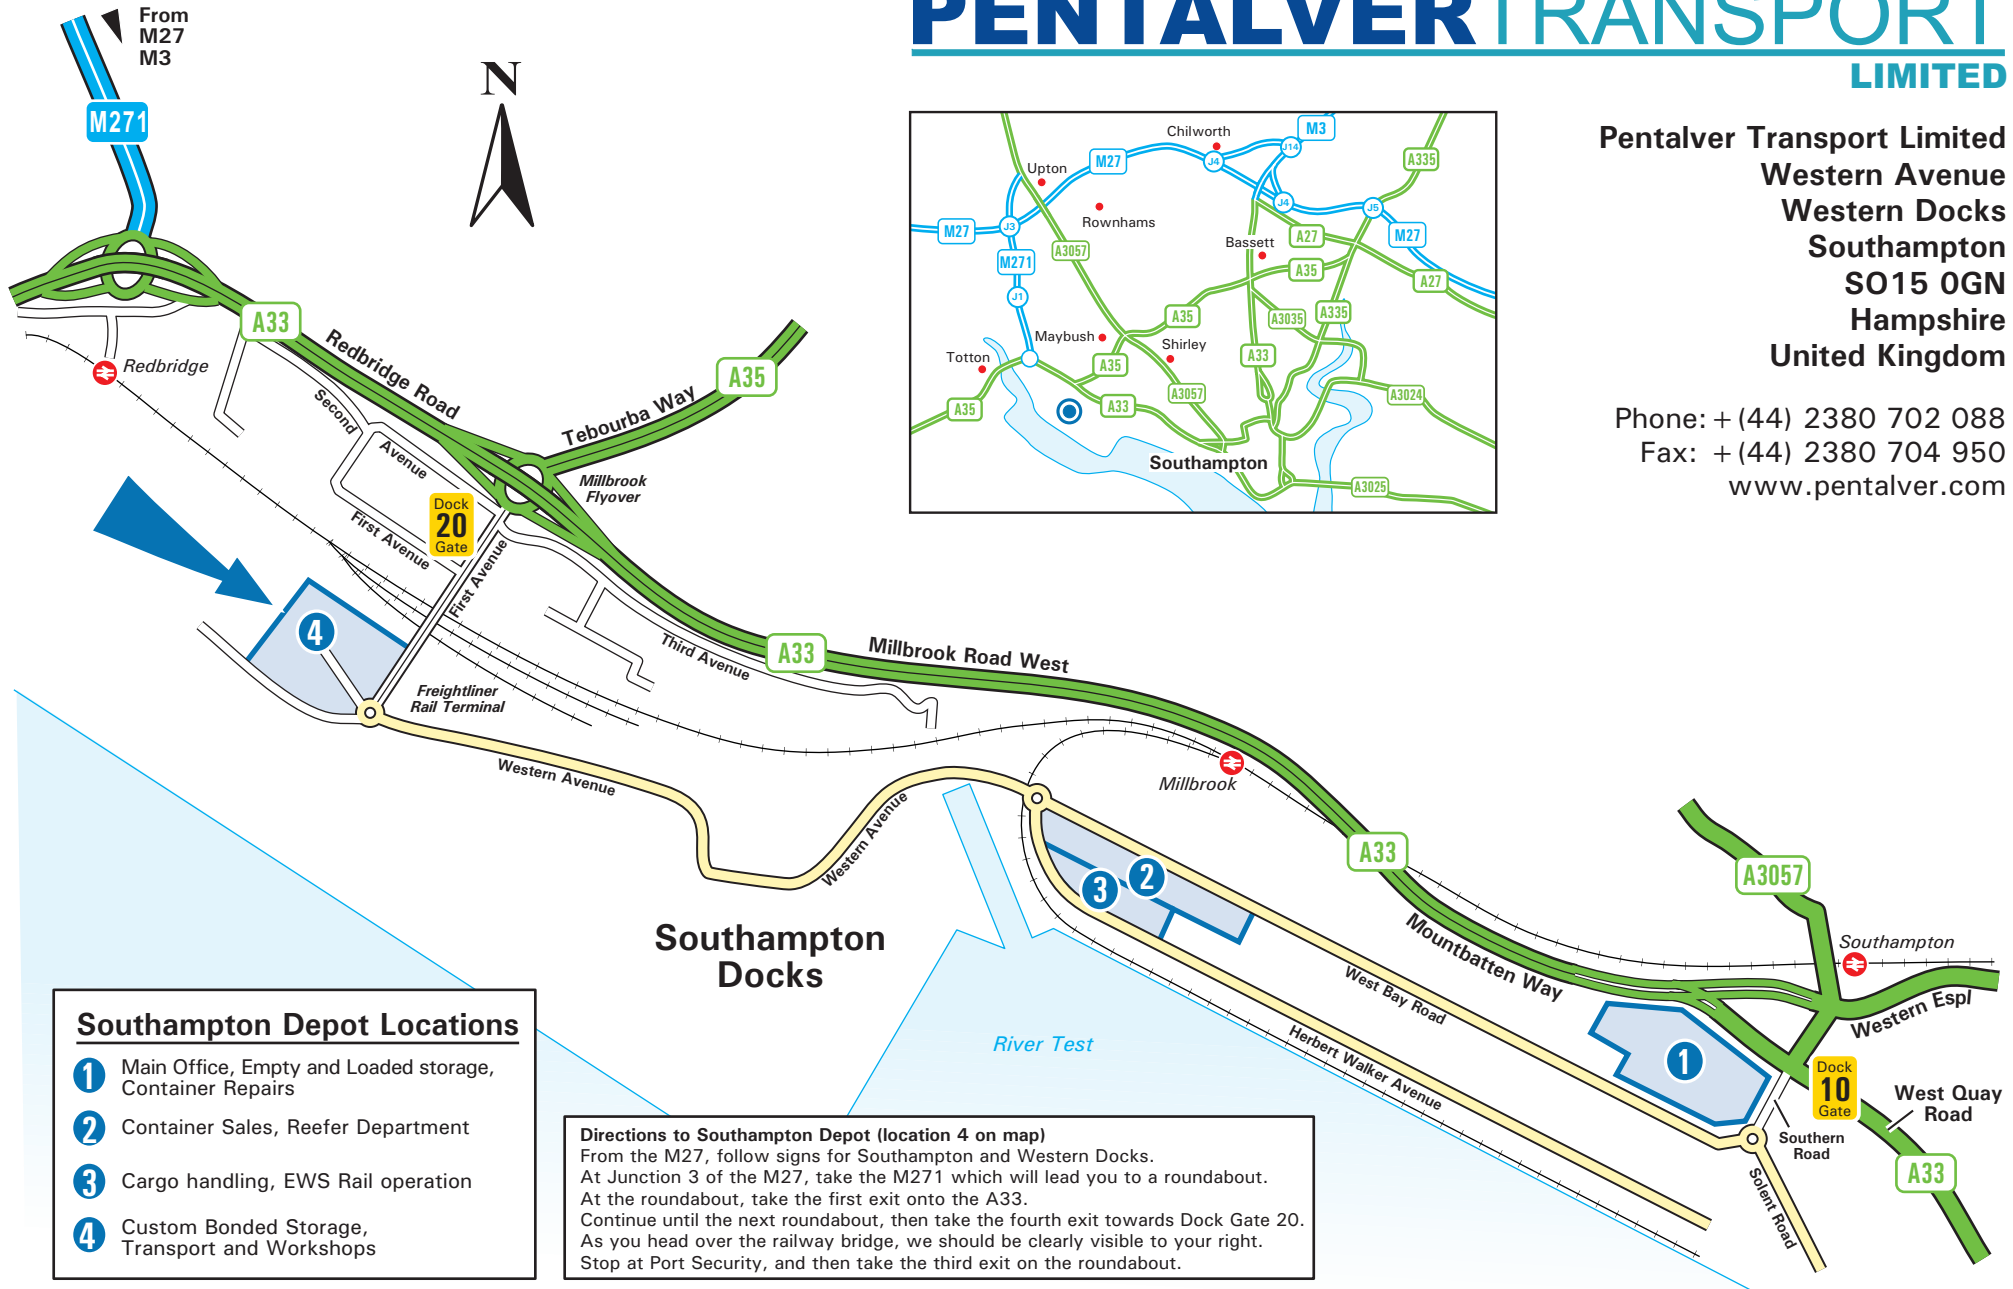

PENTALVER TRANSPORT LIMITED

Pentalver Transport Limited
 Western Avenue
 Western Docks
 Southampton
 SO15 0GN
 Hampshire
 United Kingdom

Phone: + (44) 2380 702 088
 Fax: + (44) 2380 704 950
www.pentalver.com

Southampton Depot Locations

- 1 Main Office, Empty and Loaded storage, Container Repairs
- 2 Container Sales, Reefer Department
- 3 Cargo handling, EWS Rail operation
- 4 Custom Bonded Storage, Transport and Workshops

Directions to Southampton Depot (location 4 on map)
 From the M27, follow signs for Southampton and Western Docks.
 At Junction 3 of the M27, take the M271 which will lead you to a roundabout.
 At the roundabout, take the first exit onto the A33.
 Continue until the next roundabout, then take the fourth exit towards Dock Gate 20.
 As you head over the railway bridge, we should be clearly visible to your right.
 Stop at Port Security, and then take the third exit on the roundabout.