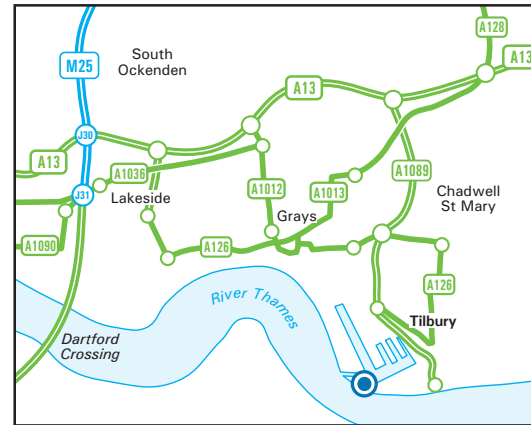

# PENTALVER TRANSPORT LIMITED

**Pentalver Transport Limited**  
**34 Berth, Tilbury Docks**  
**Tilbury**  
**Essex**  
**RM18 7DN**  
**United Kingdom**

Phone: 0207 712 5930  
 Fax: 01375 843796  
[www.pentalver.com](http://www.pentalver.com)

**Directions to Southampton Depot**  
 Leave the M25 at junction 30 and join the A13 towards Thurrock and Tilbury.  
 Leave the A13 at the junction with the A1089, follow the A1089 into Tilbury.  
 At the roundabout junction with the A126 take the second exit to the docks entrance.  
 The Main entrance is the next right turn, turn left and then left again.  
 Follow this road around to the right, you will arrive at a mini roundabout, bear right.  
 Follow the road to its conclusion where you will find us situated (after the warehouse on the right).