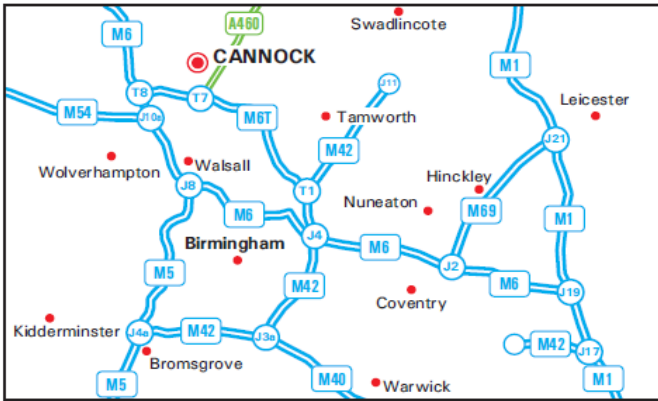

a Genesee & Wyoming Company

Pentalver Cannock LTD
Pentalver Way
Cannock
WS11 8XY

Phone: 0333 150 8300
 Email: info@pentalver.co.uk
www.pentalver.com

Direction to Cannock Depot

From the M6 J11 follow signs to Cannock at the roundabout turn right, at the next roundabout take the third exit (A460), continue straight on at the next roundabout (The Orbital), Pentalver is first left at the following roundabout.

From the M6 Toll T7 junction from Birmingham (South), turn right at first roundabout, straight over the next roundabout (A460), turn right at next roundabout and Pentalver is the first left at next roundabout.